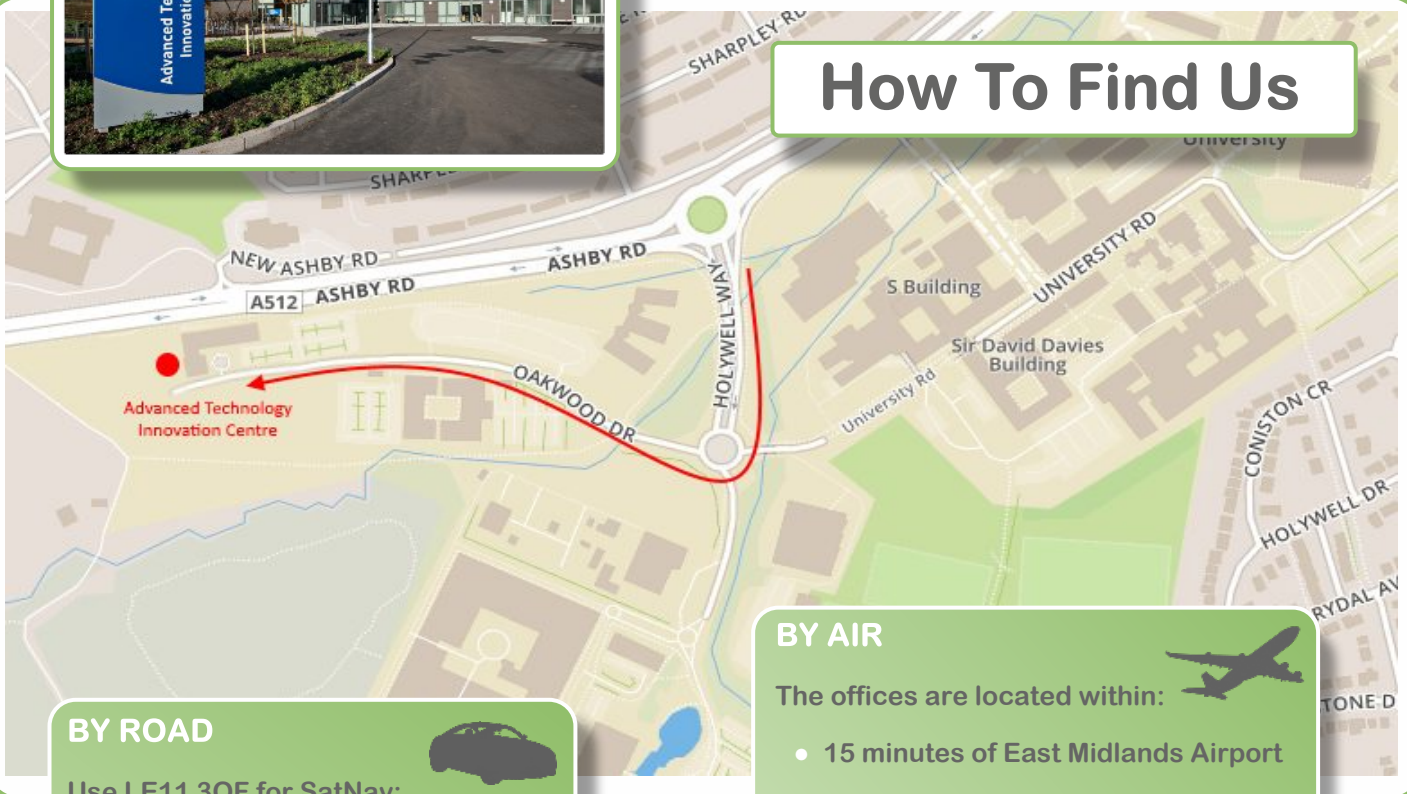

## How To Find Us

### BY ROAD

Use LE11 3QF for SatNav:

- Exit M1 at Junction 23
- Follow A512 for ½ mile, direction Loughborough
- Turn right onto Holywell Way for Loughborough University, West Entrance
- Request Car Park Pass from Gate Security
- Turn right at roundabout onto Oakwood Drive
- Arrive at Advanced Innovation Technology Centre

### BY AIR

The offices are located within:

- 15 minutes of East Midlands Airport
- 45 minutes of Birmingham International Airport
- 90 minutes of London (Luton) Airport
- 120 minutes of
  - London (Heathrow) Airport
  - London (Stansted) Airport

### BY RAIL

- The nearest mainline railway station is Loughborough
- Use the London St Pancras line which takes 90 minutes
- We are 5 minutes from Loughborough railway station