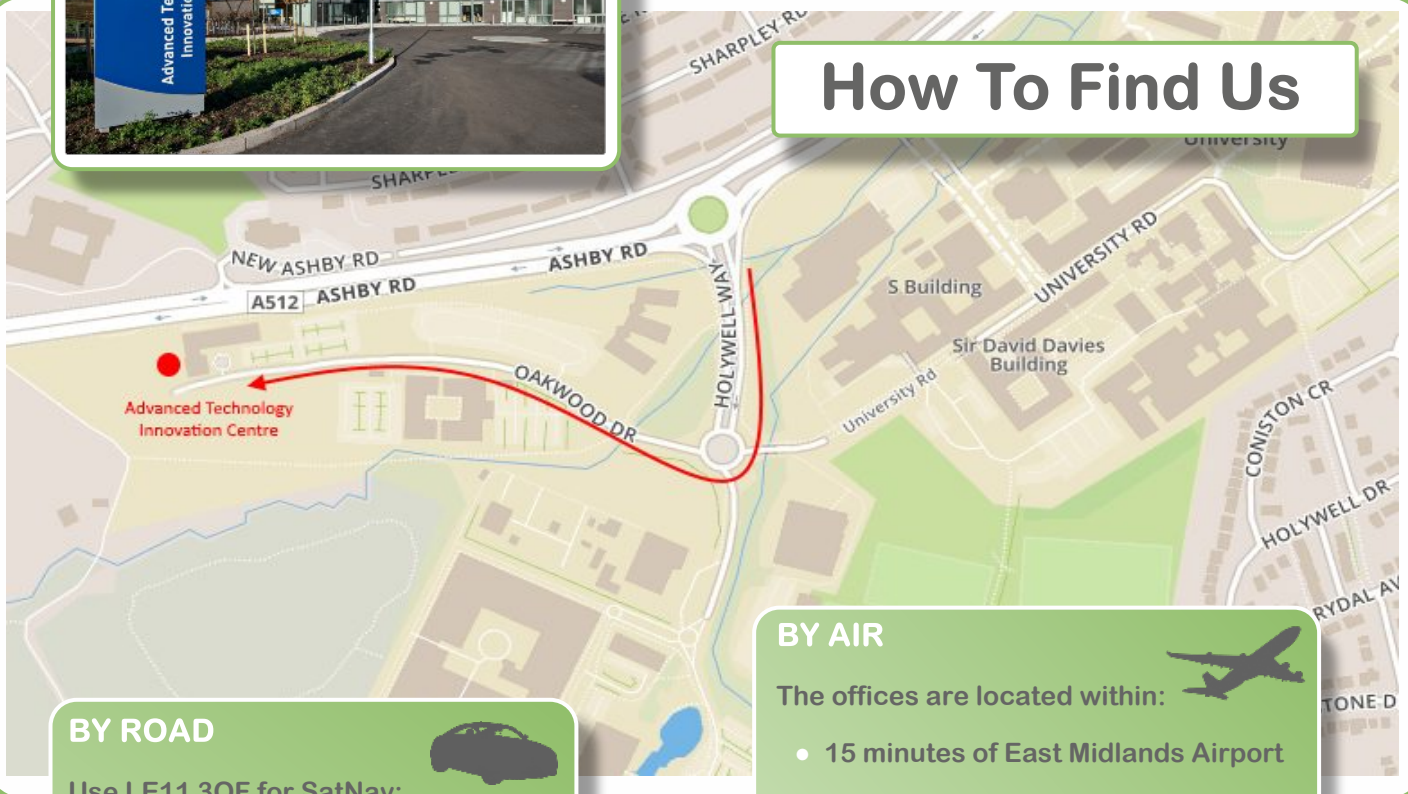

## How To Find Us

### BY ROAD

Use LE11 3QF for SatNav:

- Exit M1 at Junction 23
- Follow A512 for ½ mile, direction Loughborough
- Turn right onto Holywell Way for Loughborough University, West Entrance
- Request Car Park Pass from Gate Security
- Turn right at roundabout onto Oakwood Drive
- Arrive at Advanced Innovation Technology Centre

### BY AIR

The offices are located within:

- 15 minutes of East Midlands Airport
- 45 minutes of Birmingham International Airport
- 90 minutes of London (Luton) Airport
- 120 minutes of
  - London (Heathrow) Airport
  - London (Stansted) Airport

### BY RAIL

- The nearest mainline railway station is Loughborough
- Use the London St Pancras line which takes 90 minutes
- We are 5 minutes from Loughborough railway station