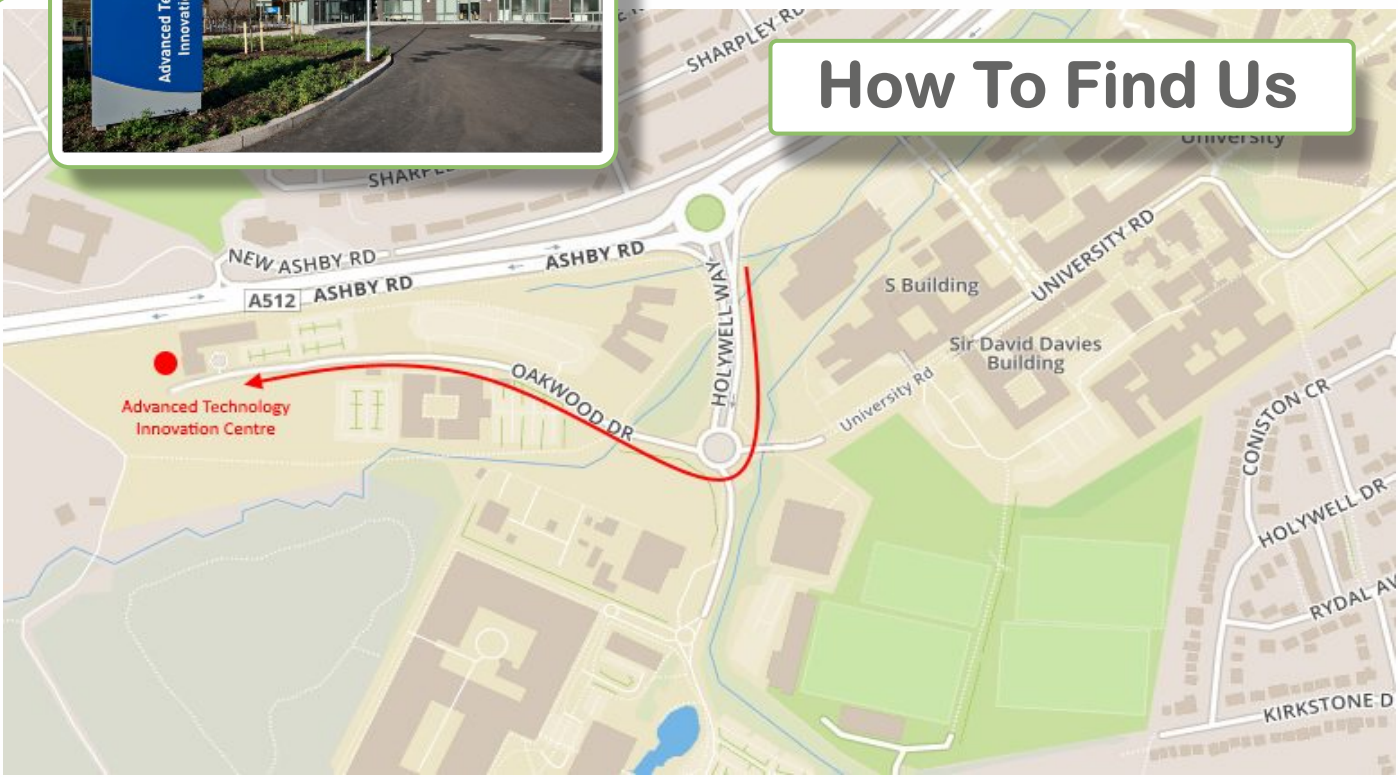

How To Find Us